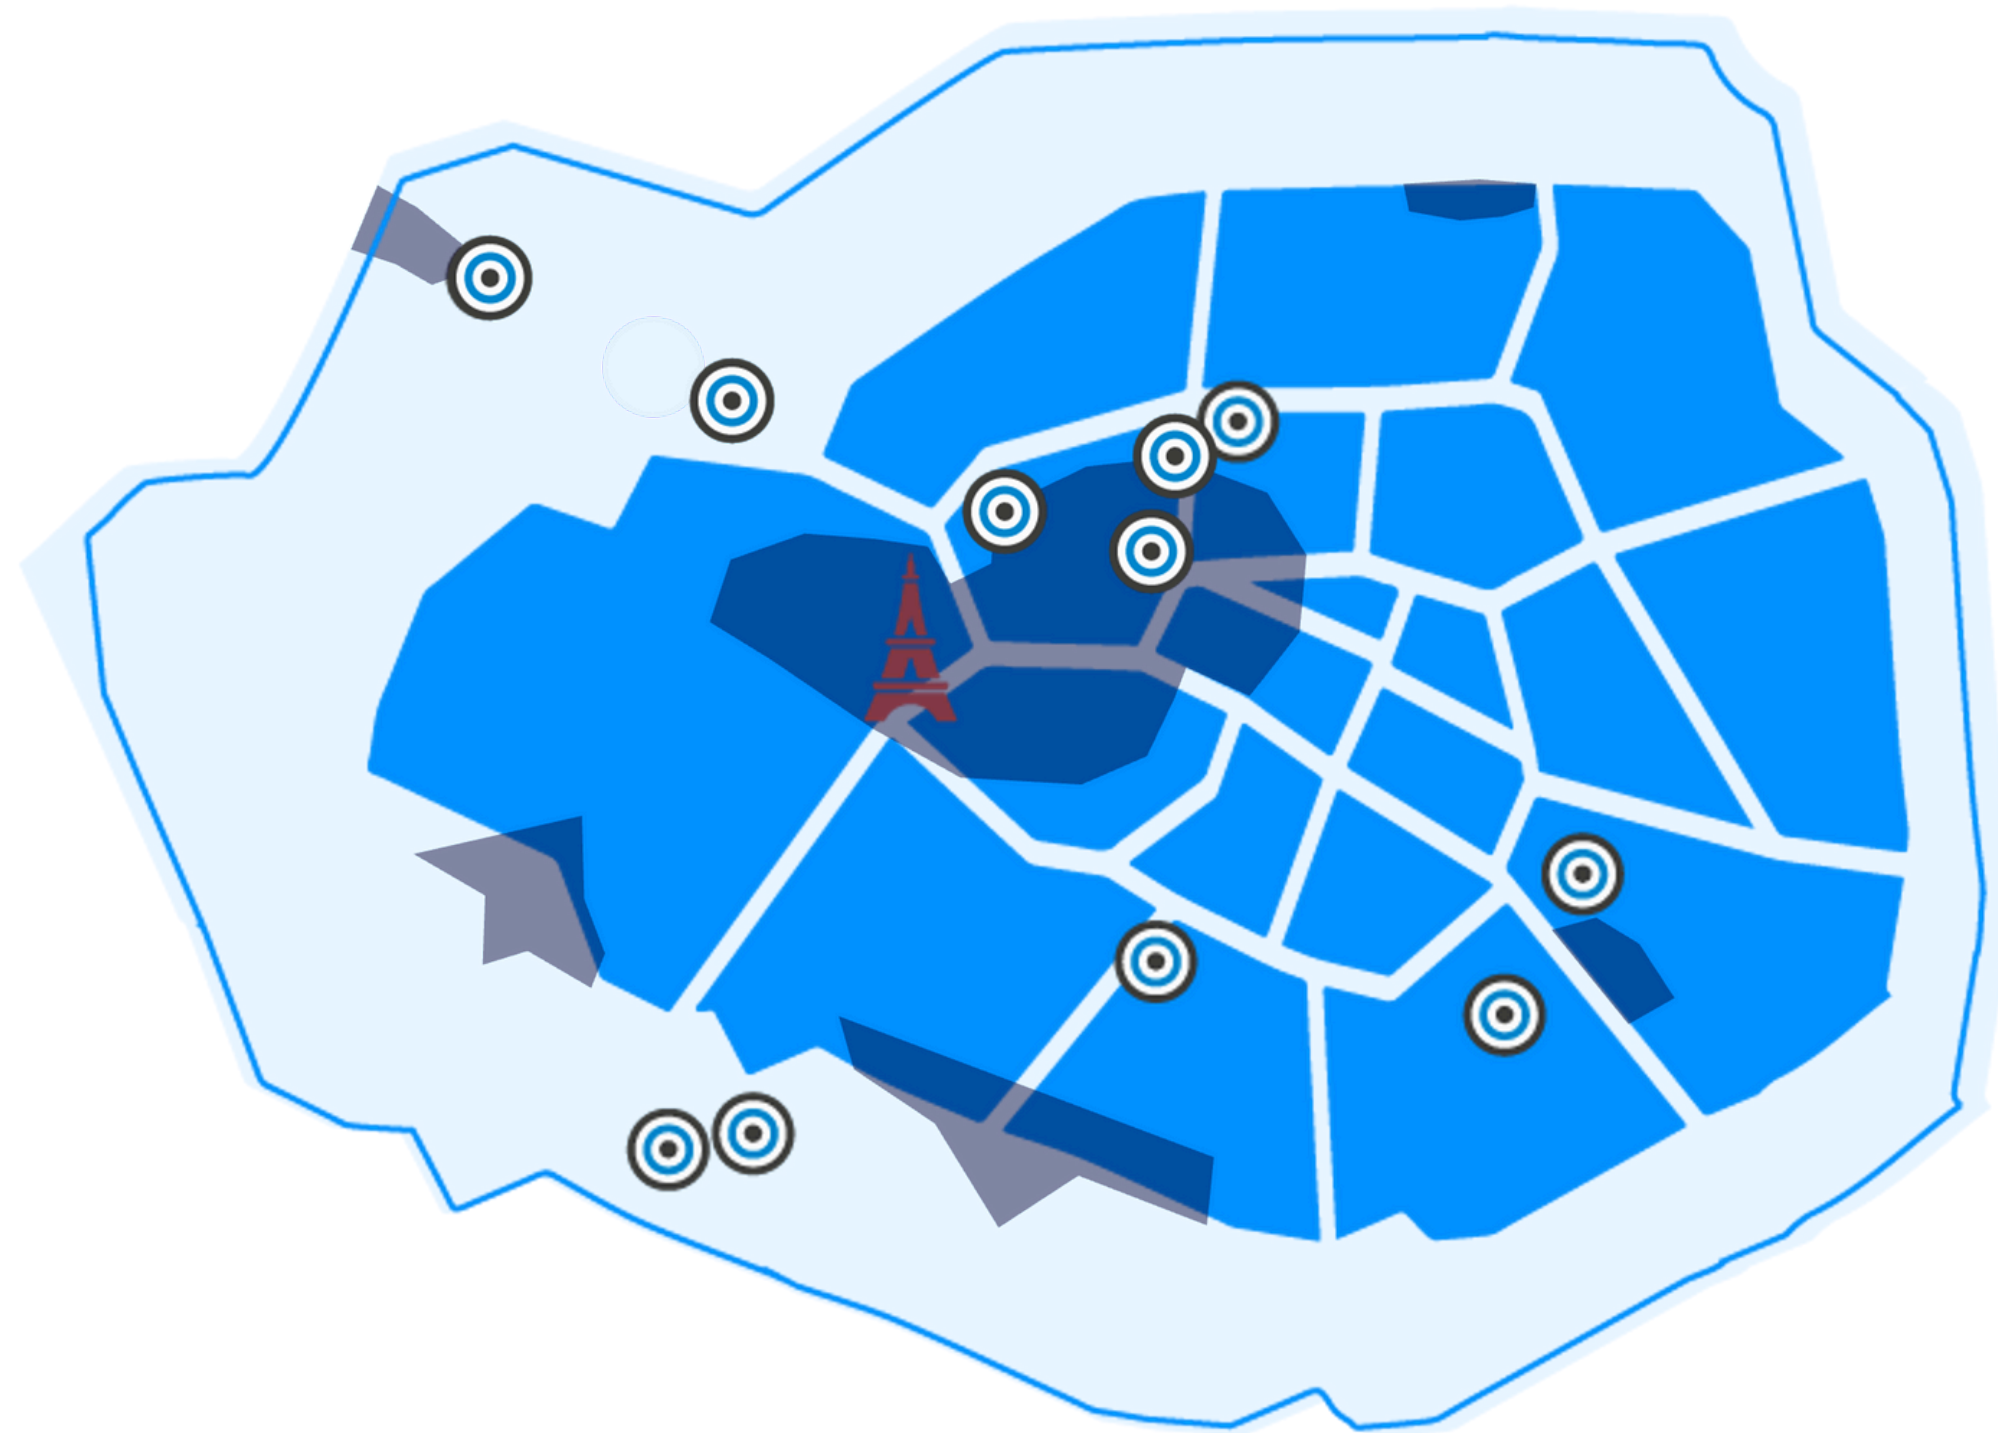

100k
m² of workspace

*network of Wojo coworking spaces at our hotel partners

Areas close to the Olympic zones

Paris and surrounding area

- Wojo Issy-les-Moulineaux 
- Wojo Cœur Défense
- Wojo Gare de Lyon 
- Wojo Neuilly-sur-Seine 
- Wojo Champs-Élysées 
- Wojo Saint-Lazare 
- Wojo Madeleine 
- Wojo BnF 
- Wojo Pigalle 
- Wojo Montparnasse 

-  Wojo sites
-  Olympic and paralympic zones
-  Site with terrace, rooftop and/or garden

Areas close to the Olympic zones

France

- Wojo sites
- Mama Works sites
- Olympic and paralympic zones
- Site with terrace, rooftop and/or garden
- Restaurant