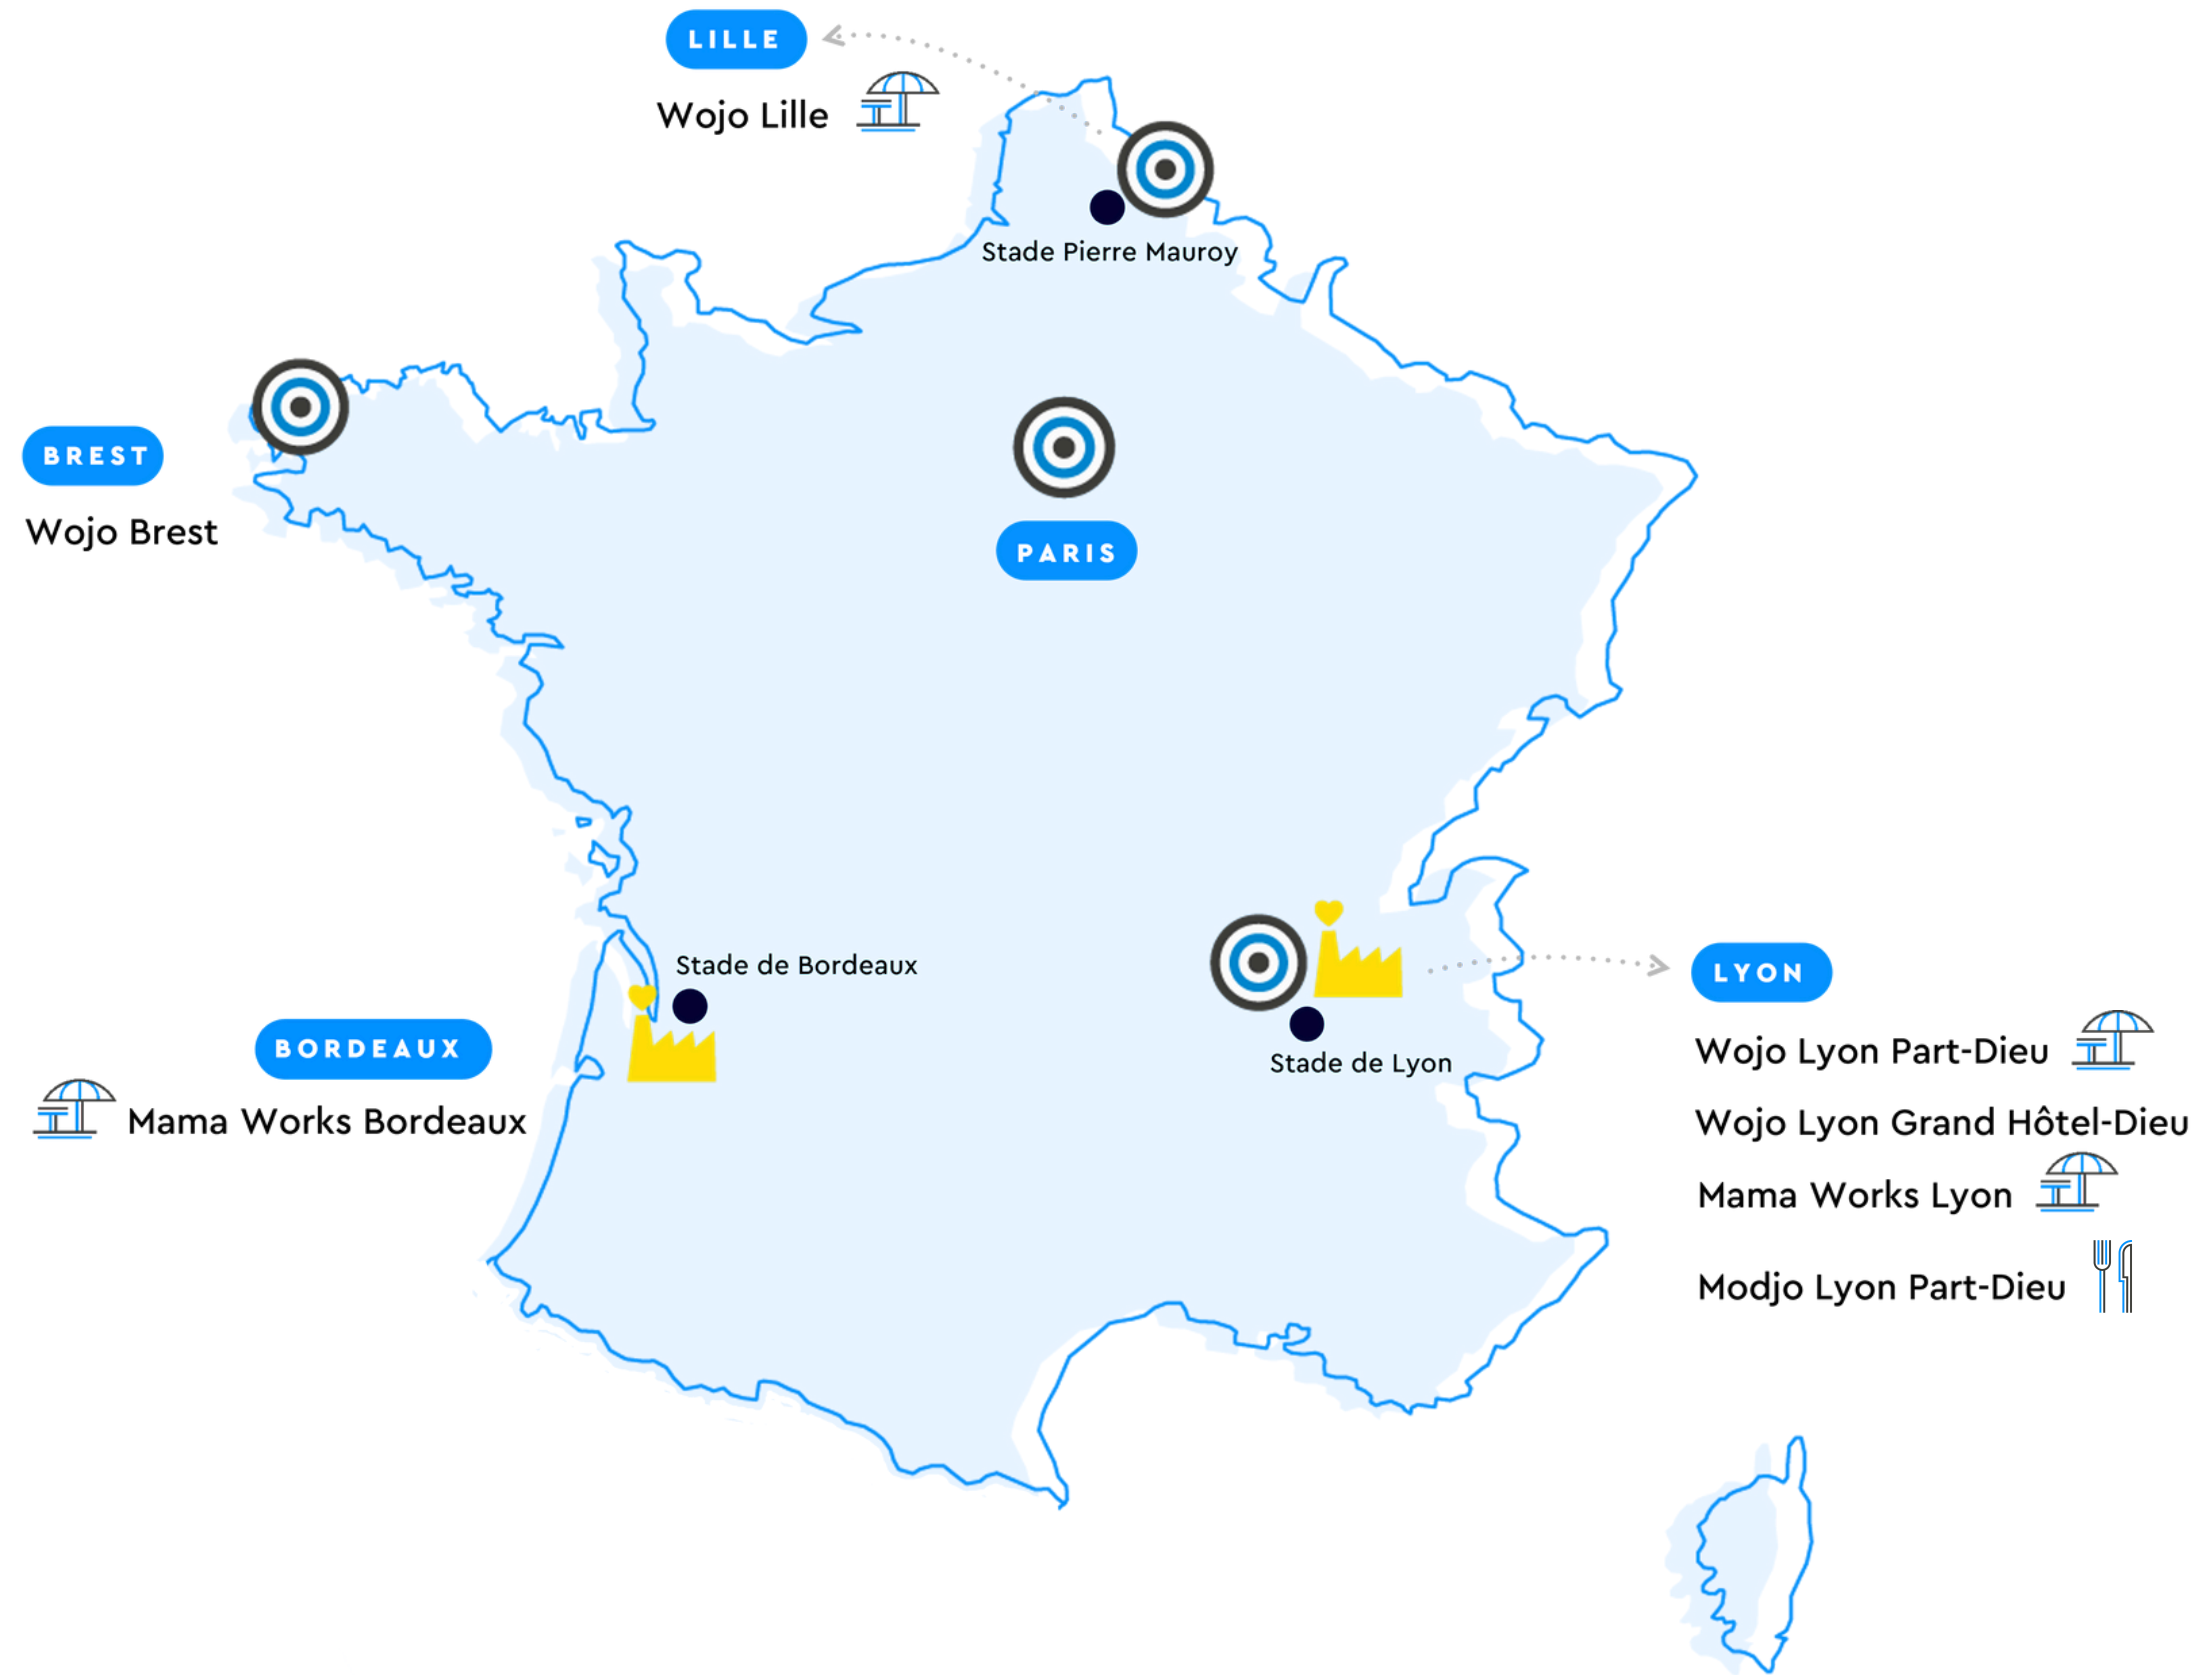

100k
m² of workspace

*network of Wojo coworking spaces at our hotel partners

Areas close to the Olympic zones

Paris and surrounding area

- Wojo Issy-les-Moulineaux 
- Wojo Cœur Défense
- Wojo Gare de Lyon 
- Wojo Neuilly-sur-Seine 
- Wojo Champs-Élysées 
- Wojo Saint-Lazare 
- Wojo Madeleine 
- Wojo BnF 
- Wojo Pigalle 
- Wojo Montparnasse 

-  Wojo sites
-  Olympic and paralympic zones
-  Site with terrace, rooftop and/or garden

Areas close to the Olympic zones

France

- Wojo sites
- Mama Works sites
- Olympic and paralympic zones
- Site with terrace, rooftop and/or garden
- Restaurant