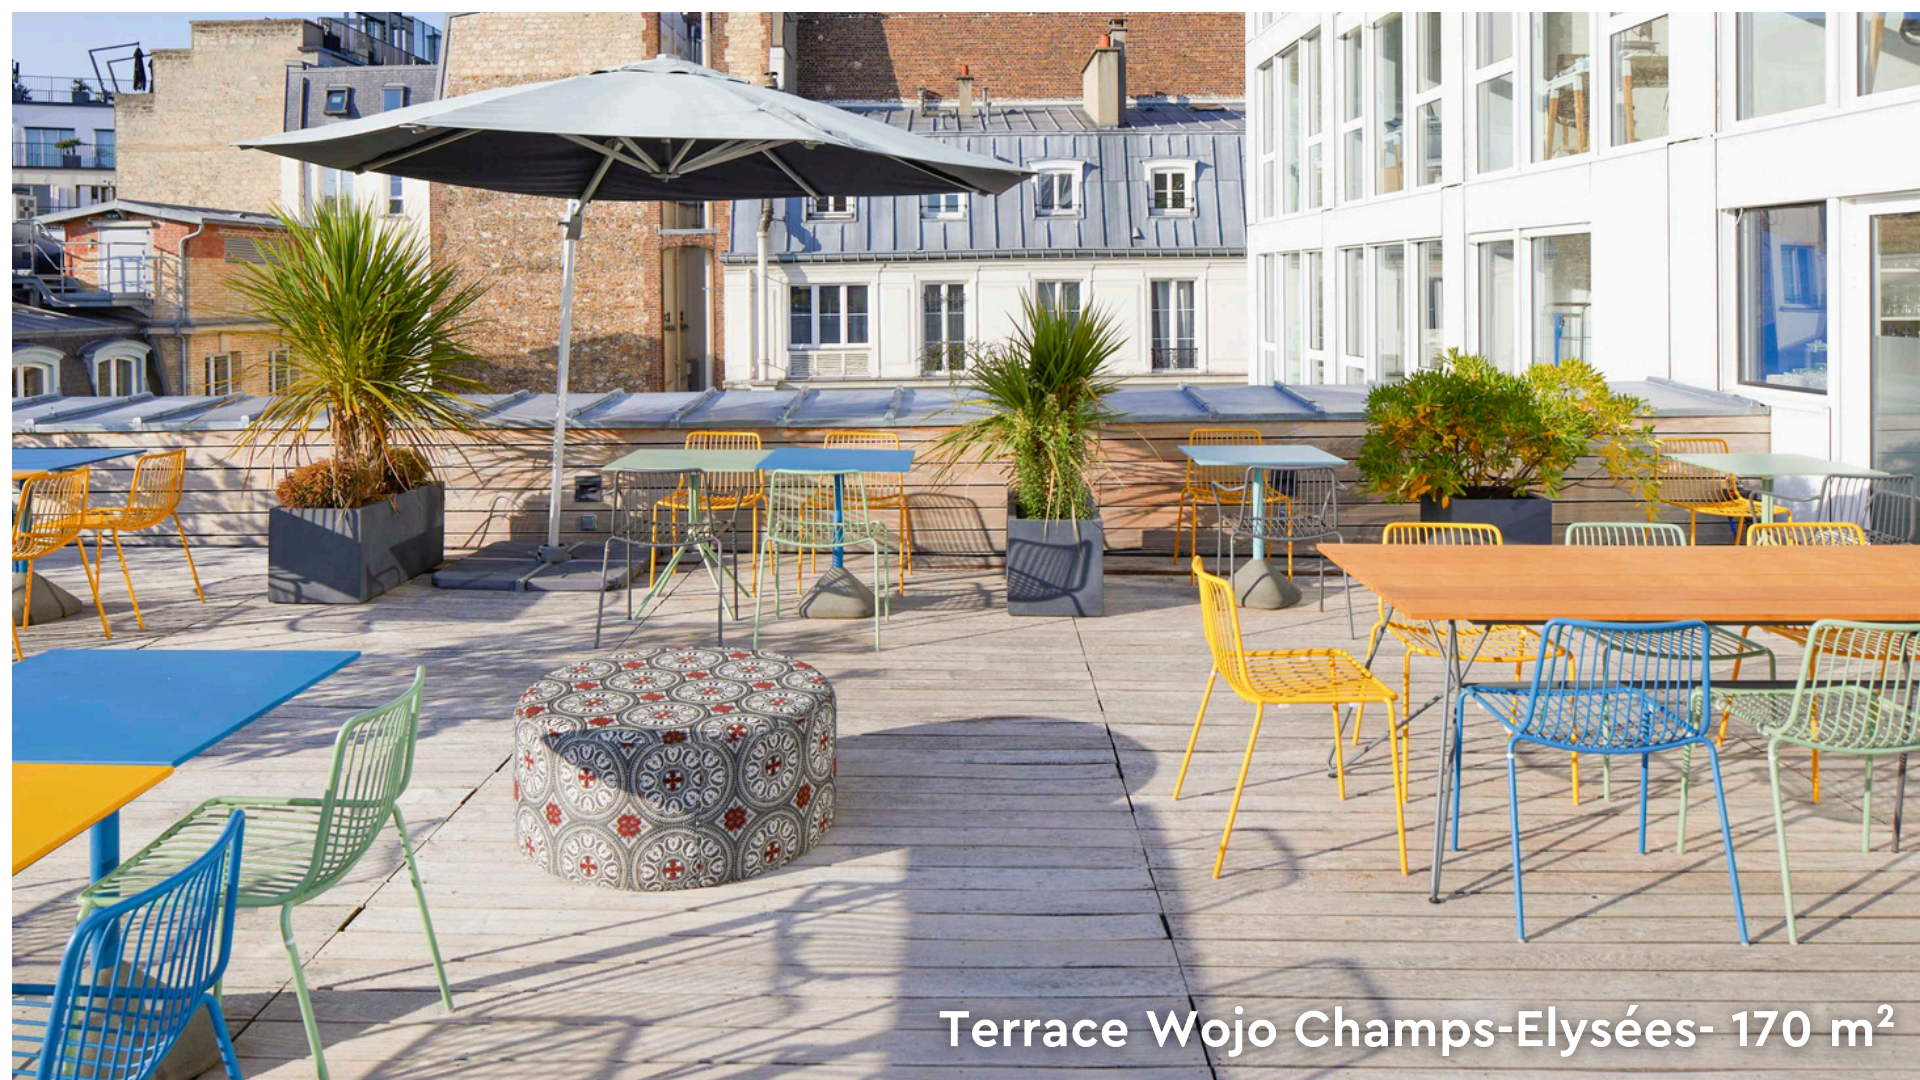

-  Wojo sites
-  Olympic and paralympic zones
-  Site with terrace, rooftop and/or garden

Areas close to the Olympic zones

France

- Wojo sites
- Mama Works sites
- Olympic and paralympic zones
- Site with terrace, rooftop and/or garden
- Restaurant

- Tailor-made F&B services
- Organisation of your parties : lighting, sound system, DJ set, private concerts, etc.
- Entertainment, workshops for seminars, team building...

Event spaces

Terrace Wojo Saint-Lazare - 100 m²

Café Madeleine Wojo Madeleine - 60 m²

Gourmet corner Wojo BnF - 82 m²

Terrace Wojo Champs-Élysées - 170 m²

Private floors

To create a base camp right at the heart of the Games.

Simplify remote working
with our flexible workspaces :